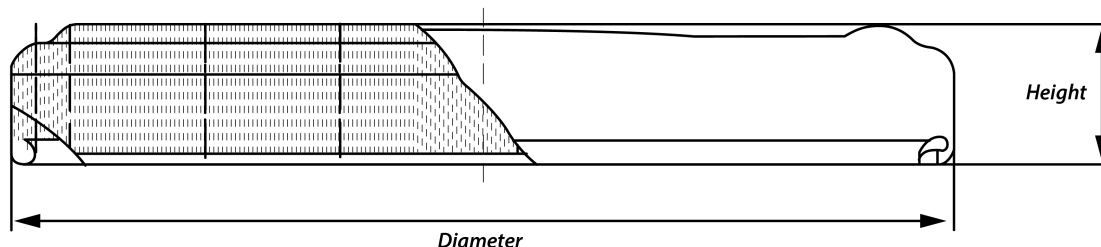

# Twist-off Cap Dimension Chart

Cap Size	Dia. Max	Ht Max	MTO	MTB	RTO	RTB	RTS	RSB	RTA	RAB	FSB	DTO	DTB
30	33.70	12.90	✓	✓									
38	41.90	9.90			✓	✓							
43	44.80	8.90			✓	✓							
48	50.00	8.90			✓	✓							
53	56.50	9.90					✓	✓					
58	60.50	9.90					✓	✓					
63	66.70	9.90			✓	✓	✓	✓	-	-			
66	69.70	9.90					✓	✓					
70	73.50	9.90					✓	✓			✓	-	-
77	79.90	9.90					✓	✓					
82	85.20	10.90					✓	✓			✓		