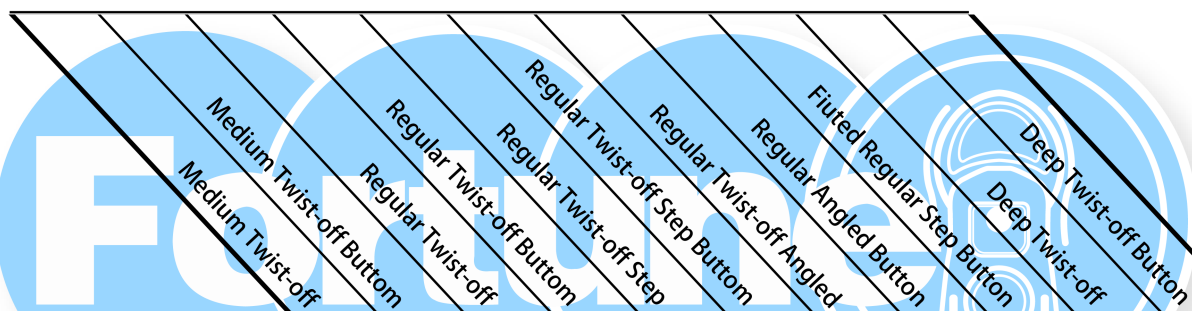

# Twist-off Cap Dimension Chart

Cap Size	Dia. Max	Ht Max	MTO	MTB	RTO	RTB	RTS	RSB	RTA	RAB	FSB	DTO	DTB
30	33.70	12.90	✓	✓									
38	41.90	9.90			✓	✓							
43	44.80	8.90			✓	✓							
48	50.00	8.90			✓	✓							
53	56.50	9.90					✓	✓					
58	60.50	9.90					✓	✓					
63	66.70	9.90			✓	✓	✓	✓	-	-			
66	69.70	9.90					✓	✓					
70	73.50	9.90					✓	✓			✓	-	-
77	79.90	9.90					✓	✓					
82	85.20	10.90					✓	✓			✓		